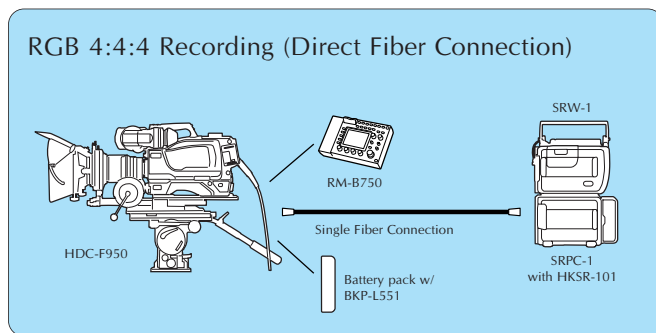

## Dimensions

SRW-1/SRPC-1 Rear Panel