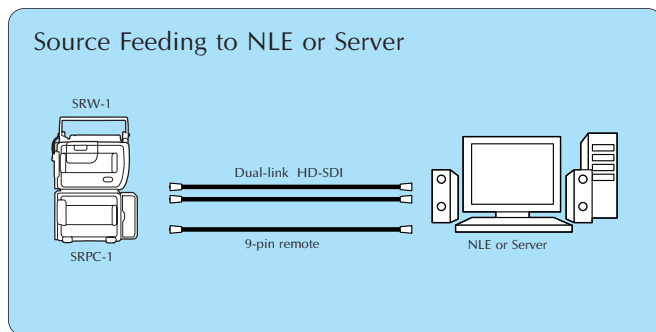

# System Configuration

## Dimensions

SRW-1/SRPC-1 Rear Panel