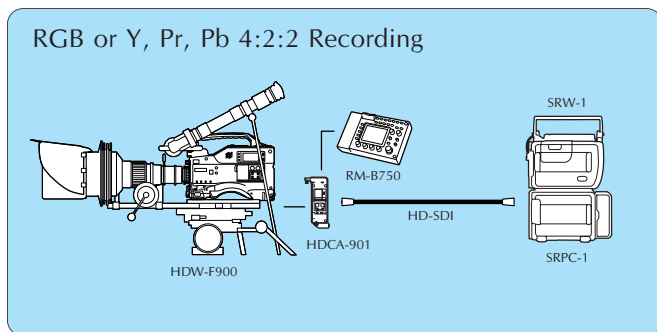

# System Configuration

## Dimensions

SRW-1/SRPC-1 Rear Panel